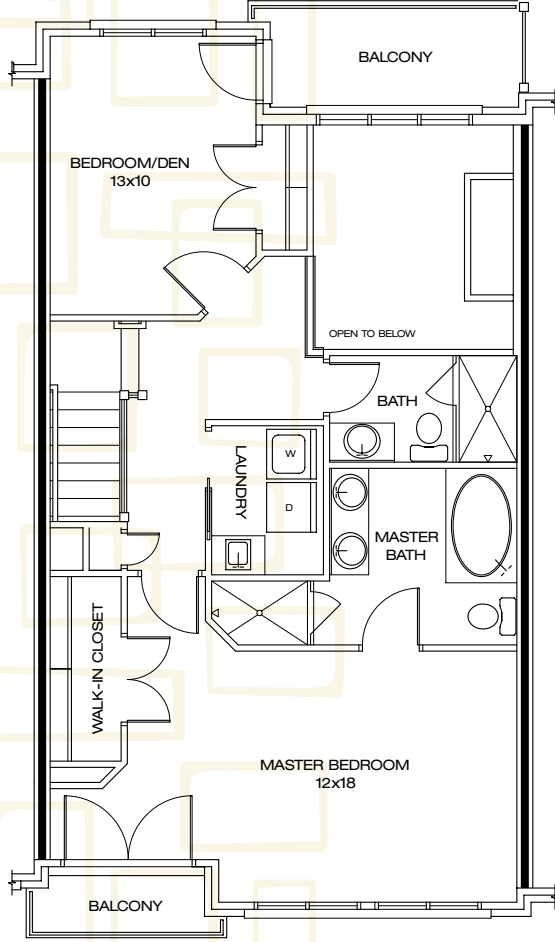

# 2110 North Pennsylvania Street Townhouse

- ▶ Condominium Living at its Finest
- ▶ 3 Bedrooms / 3.5 Baths
- ▶ Bamboo Flooring
- ▶ 9' Ceilings
- ▶ Granite Countertops Throughout
- ▶ Gas Fireplace
- ▶ Stainless Steel Appliances
- ▶ Large Walkout Balconies
- ▶ Vaulted Hearth Room Ceiling

Upper Level ▼

Main Level ▼

Lower Level ▼