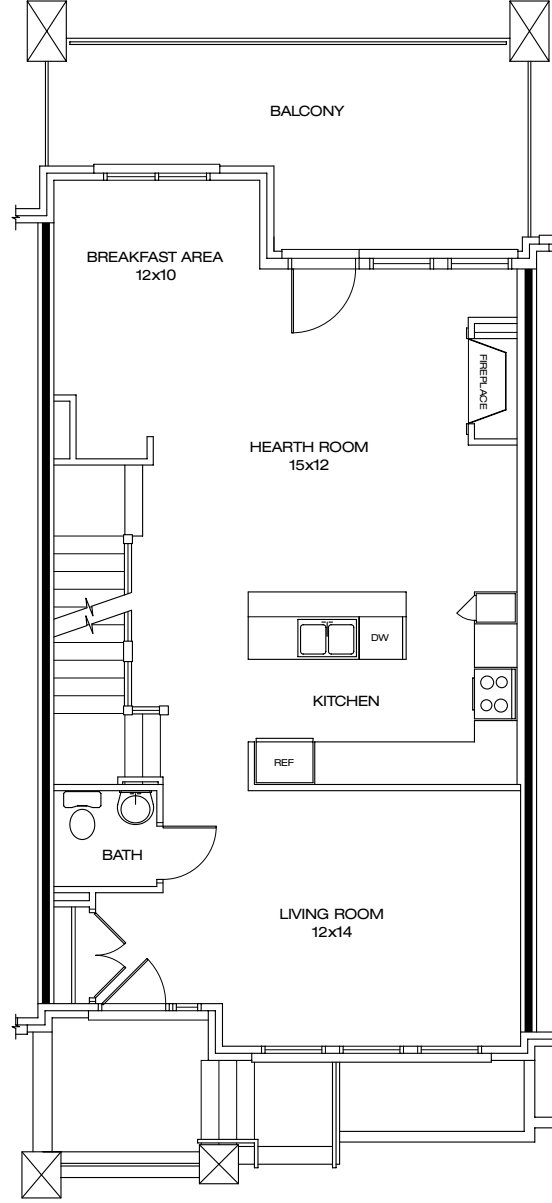

# 2110 North Pennsylvania Street Townhouse

- ▶ Condominium Living at its Finest
- ▶ 3 Bedrooms / 3.5 Baths
- ▶ Bamboo Flooring
- ▶ 9' Ceilings
- ▶ Granite Countertops Throughout
- ▶ Gas Fireplace
- ▶ Stainless Steel Appliances
- ▶ Large Walkout Balconies
- ▶ Vaulted Hearth Room Ceiling

Upper Level ▼

Main Level ▼

Lower Level ▼