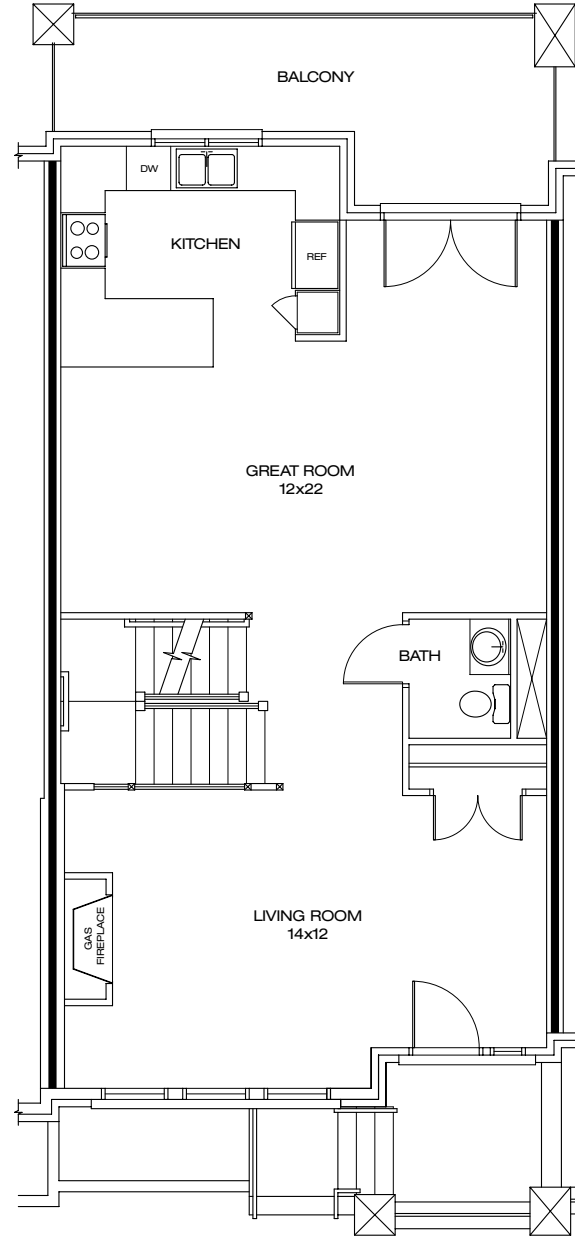

# 2116 North Pennsylvania Street Townhouse

- ▶ Condominium Living at its Finest
- ▶ 3 Bedrooms / 2 Full 2 Half Baths
- ▶ Media / Family Room
- ▶ Bamboo Flooring
- ▶ 9' Ceilings
- ▶ Granite Countertops Throughout
- ▶ Gas Fireplace
- ▶ Stainless Steel Appliances
- ▶ Large Walkout Balconies

Upper Level ▼

Main Level ▼

Lower Level ▼