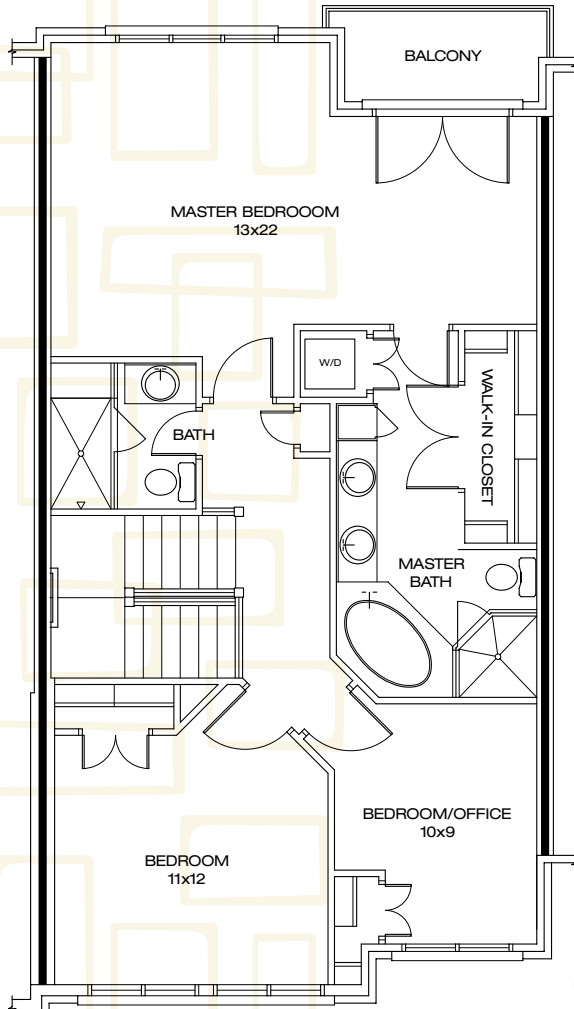

# 2116 North Pennsylvania Street Townhouse

- ▶ Condominium Living at its Finest
- ▶ 3 Bedrooms / 2 Full 2 Half Baths
- ▶ Media / Family Room
- ▶ Bamboo Flooring
- ▶ 9' Ceilings
- ▶ Granite Countertops Throughout
- ▶ Gas Fireplace
- ▶ Stainless Steel Appliances
- ▶ Large Walkout Balconies

Upper Level ▼

Main Level ▼

Lower Level ▼