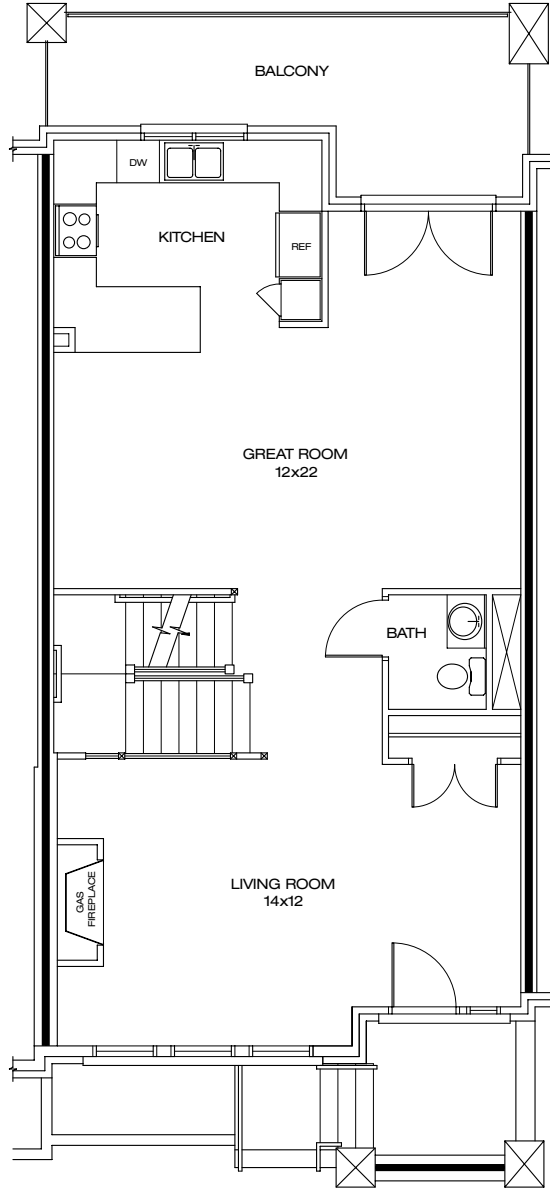

2108 North Pennsylvania Street Townhouse

- ▶ Condominium Living at its Finest
- ▶ 3 Bedrooms / 3.5 Baths
- ▶ Media / Family Room
- ▶ Bamboo Flooring
- ▶ 9' Ceilings
- ▶ Granite Countertops Throughout
- ▶ Gas Fireplace
- ▶ Stainless Steel Appliances
- ▶ Large Walkout Balconies

Upper Level ▼

Main Level ▼

Lower Level ▼