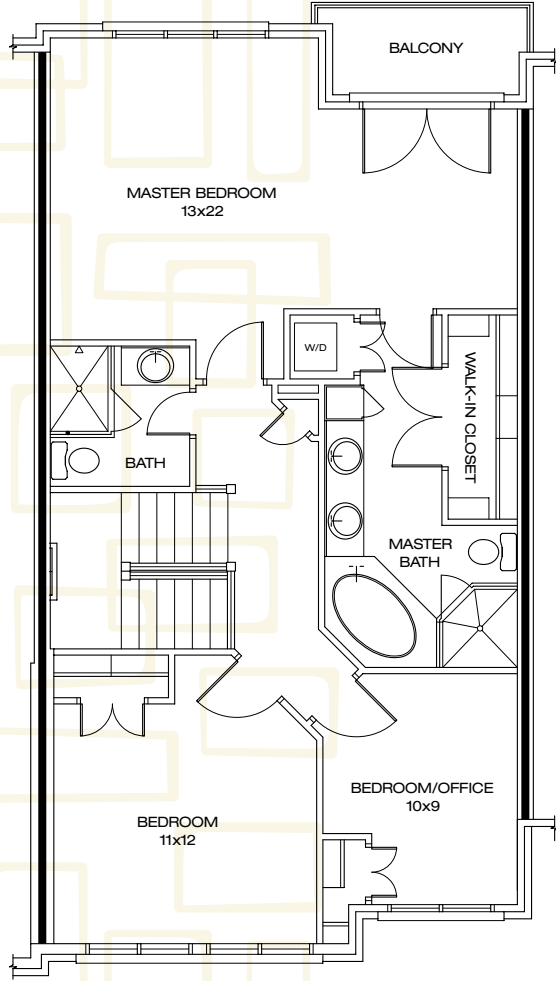

2108 North Pennsylvania Street Townhouse

- ▶ Condominium Living at its Finest
- ▶ 3 Bedrooms / 3.5 Baths
- ▶ Media / Family Room
- ▶ Bamboo Flooring
- ▶ 9' Ceilings
- ▶ Granite Countertops Throughout
- ▶ Gas Fireplace
- ▶ Stainless Steel Appliances
- ▶ Large Walkout Balconies

Upper Level ▼

Main Level ▼

Lower Level ▼